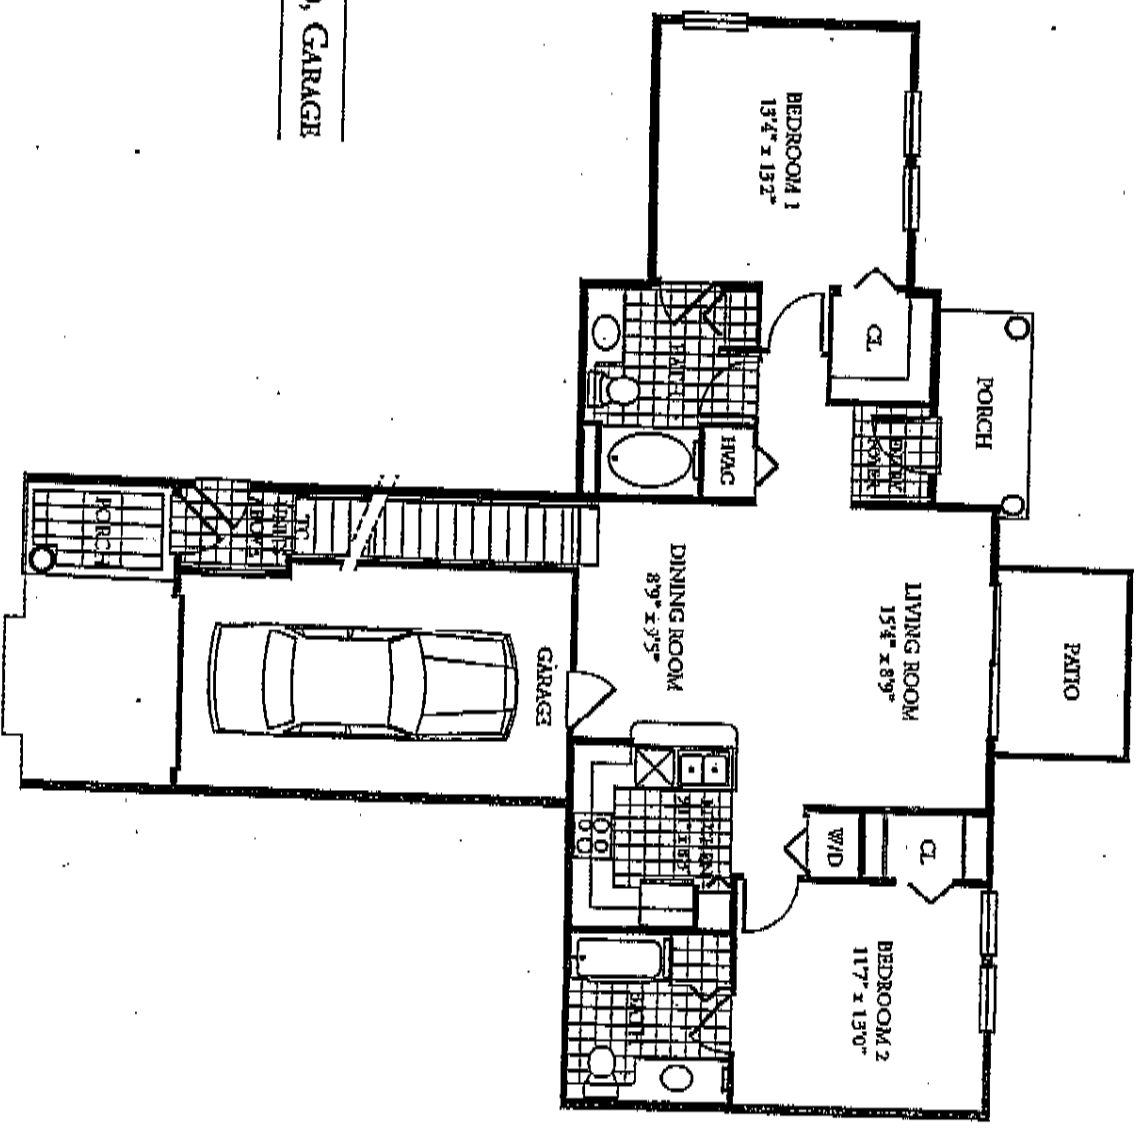

# B1

2 BEDROOM, 2 BATH, PATIO, GARAGE

AC Living Area: 1,131 Sq. Ft.  
 Patio: 70 Sq. Ft.  
 Porch: 42 Sq. Ft.  
 Garage: 292 Sq. Ft.  
 Total Sq. Ft.: 1,535 Sq. Ft.

The drawings herein are conceptual and should not be relied upon in specifying the final design. Dimensions, features and specifications of this house are subject to change without notice. Builder reserves the right to substitute building materials, appliances and equipment of similar quality.